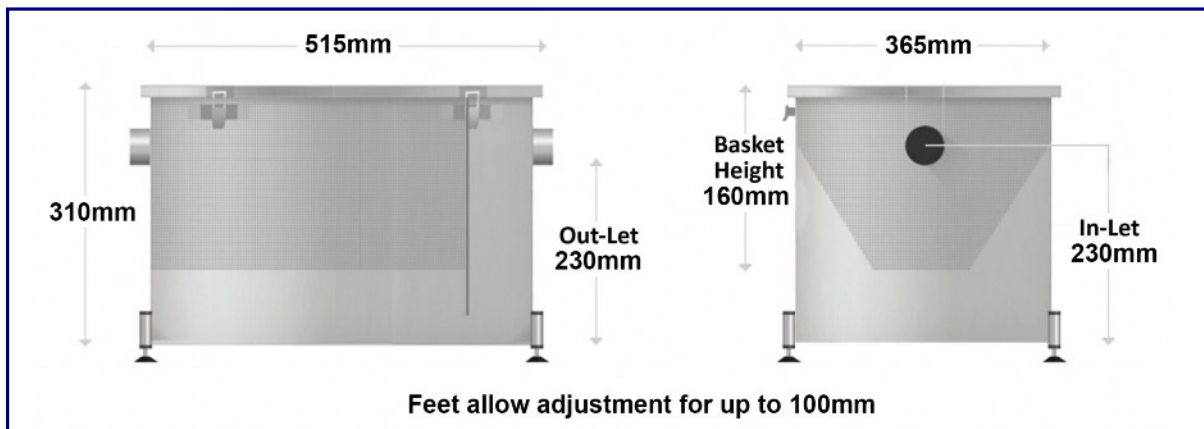

**GreaseGulper Medium - Part No. GGM****Application:** Small - Medium Restaurants / Hotels**General Description:**

This UK built grease trap, manufactured from rust free 304 Stainless Steel, has a 40 litre capacity and is designed for under sink, workbench or external installation.

It is adequate for most small takeaways, cafes restaurants etc. with 1-2 small commercial sinks and dishwasher and features an air tight Neoprene seal to lock in odours.

**Complies with:** BS EN 1825-1:2004 UK Building Regulations**Designed in accordance with:** BS EN 1825-2:2002

- All Fittings supplied
- Removable Filter Basket
- Adjustable, levelling feet
- Rust Free Stainless Steel
- Air tight Neoprene lid seal
- Simple to Install

Capacity:	40 Litres
Application:	Small - Medium Restaurants / Hotels
Product Use:	1-2 Small Commercial Sinks & Dishwasher
Inlet:	40 mm
Outlet:	50 mm
Seal:	Neoprene
Material:	304 Grade Stainless Steel Heavy Duty
Installation:	Under Sink / Work Bench or External
Dry Weight:	14 kg